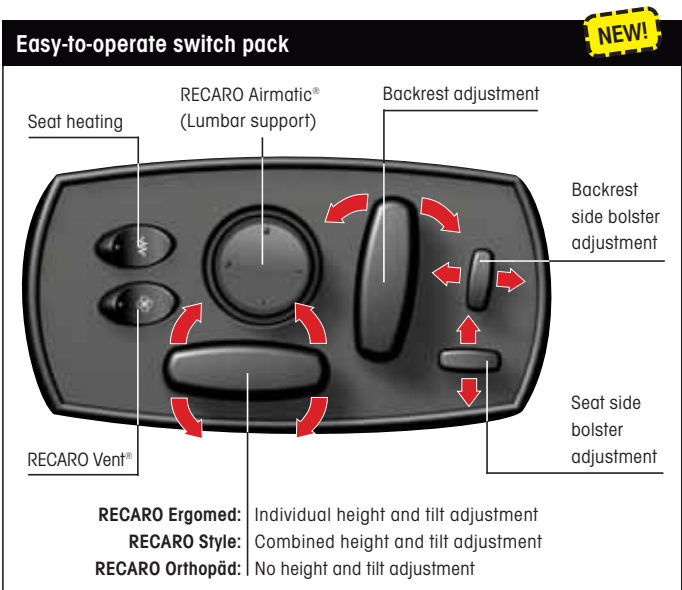

**NEW!**

Easy-to-operate  
switch pack

### The most comfort you'll find!

No other seats offer more comfort – RECARO ergonomic seats, the top models being Ergomed, Orthopaed and Style, satisfy the most exacting requirements when it comes to an ergonomic and comfortable sitting position while driving. The completely new switch pack on the outside of the seat cushion and the logical design of the individual switches enhance both comfort and safety – as the driver can pay full attention to the road, even when adjusting the seat.

Picture: RECARO Ergomed ES

New switch pack

# RECARO

RECARO Ergomed ES		RECARO Ergomed E		RECARO Orthopäd		RECARO Style and Style XL	
							
							
<p><b>NEW</b></p> <ul style="list-style-type: none"> <li>• Easy-to-operate switch pack</li> <li>• Electrically adjustable side bolsters on backrest and seat cushion.</li> </ul>		<p><b>NEW</b></p> <ul style="list-style-type: none"> <li>• Easy-to-operate switch pack</li> </ul>		<p><b>NEW</b></p> <ul style="list-style-type: none"> <li>• Easy-to-operate switch pack</li> <li>• Electrically adjustable backrest side bolsters</li> </ul>		<p><b>NEW</b></p> <ul style="list-style-type: none"> <li>• Easy-to-operate switch pack</li> <li>• Fully electrical RECARO Airmatic®-adjustment</li> <li>• Style XL: 60 mm higher than Style: Backrest + 40 mm, headrest + 20 mm</li> </ul>	