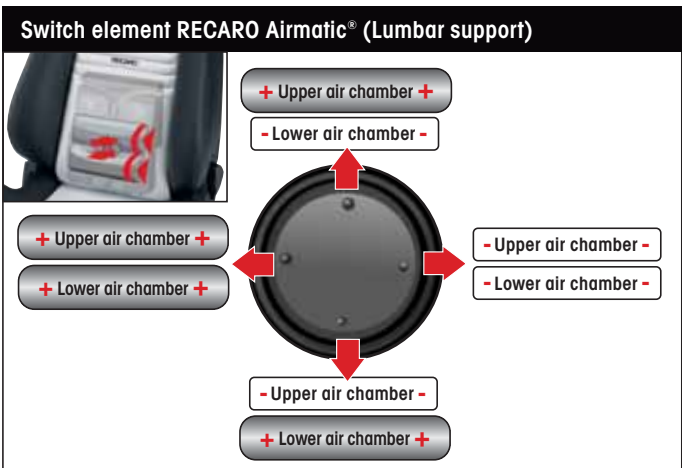

### The most comfort you'll find!

No other seats offer more comfort – RECARO ergonomic seats, the top models being Ergomed, Orthopaed and Style, satisfy the most exacting requirements when it comes to an ergonomic and comfortable sitting position while driving. The completely new switch pack on the outside of the seat cushion and the logical design of the individual switches enhance both comfort and safety – as the driver can pay full attention to the road, even when adjusting the seat.

# RECARO

RECARO Ergomed ES		RECARO Ergomed E		RECARO Orthopäd		RECARO Style and Style XL	
							
							
<p><b>NEW</b></p> <ul style="list-style-type: none"> <li>• Easy-to-operate switch pack</li> <li>• Electrically adjustable side bolsters on backrest and seat cushion.</li> </ul>		<p><b>NEW</b></p> <ul style="list-style-type: none"> <li>• Easy-to-operate switch pack</li> </ul>		<p><b>NEW</b></p> <ul style="list-style-type: none"> <li>• Easy-to-operate switch pack</li> <li>• Electrically adjustable backrest side bolsters</li> </ul>		<p><b>NEW</b></p> <ul style="list-style-type: none"> <li>• Easy-to-operate switch pack</li> <li>• Fully electrical RECARO Airmatic®-adjustment</li> <li>• Style XL: 60 mm higher than Style: Backrest + 40 mm, headrest + 20 mm</li> </ul>	